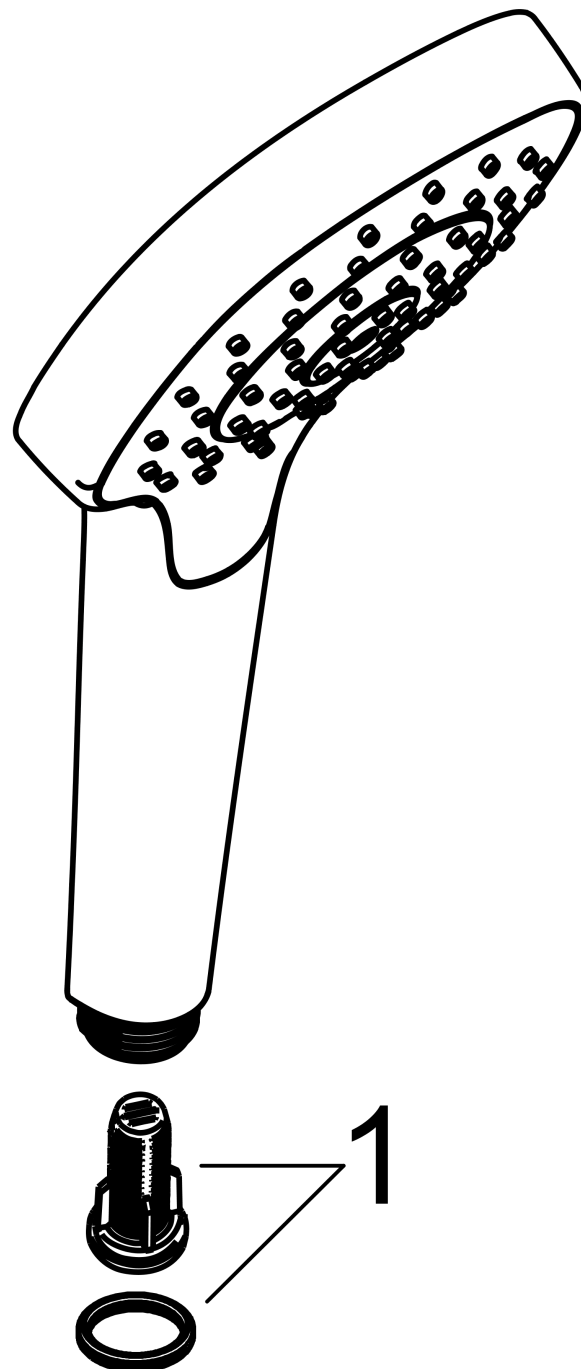

Croma E

Hand shower 110 1jet

Surfaces: **Brushed Black Chrome**

Article Number: **26814340**

Description

product features

- shower head size: 110 mm
- spray type: Rain
- easy cleanable plastic spray disc, spray disc surface: white
- maximum flow rate at 3 bar: 16 l/min
- minimum flow pressure: 1 bar
- with internal water conduction
- rinseable screen seal
- connection thread G ½
- connection dimension: DN15
- suitable for continuous flow water heaters

Technology

Product image

Scale drawing

Flowchart

The consumption was measured in combination with the appropriate fittings (thermostat/mixer/in-wall valve) to reflect actual application in practice.

Croma E
Hand shower 110 1jet
 Surfaces: **Brushed Black Chrome** Article Number: **26814340**

Exploded Drawing

Year of production: >11/20

Croma E
Hand shower 110 1jet
 Surfaces: **Brushed Black Chrome** Article Number: **26814340**

Spare part list

Year of production: >11/20

Pos.	Description	Article Number	Price	PU
1	filter insert	97708000	€ 5,24	1