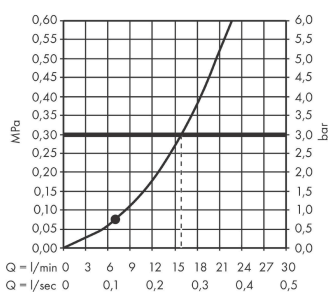

Croma E

Hand shower 110 1jet

Surfaces: **Brushed Black Chrome**

Article Number: **26814340**

Description

product features

- shower head size: 110 mm
- spray type: Rain
- easy cleanable plastic spray disc, spray disc surface: white
- maximum flow rate at 3 bar: 16 l/min
- minimum flow pressure: 1 bar
- with internal water conduction
- rinseable screen seal
- connection thread G ½
- connection dimension: DN15
- suitable for continuous flow water heaters

Technology

Product image

Scale drawing

Flowchart

The consumption was measured in combination with the appropriate fittings (thermostat/mixer/in-wall valve) to reflect actual application in practice.

Croma E
Hand shower 110 1jet
 Surfaces: **Brushed Black Chrome** Article Number: **26814340**

Exploded Drawing

Year of production: >11/20

Croma E
Hand shower 110 1jet
 Surfaces: **Brushed Black Chrome** Article Number: **26814340**

Spare part list

Year of production: >11/20

Pos.	Description	Article Number	Price	PU
1	filter insert	97708000	€ 5,24	1