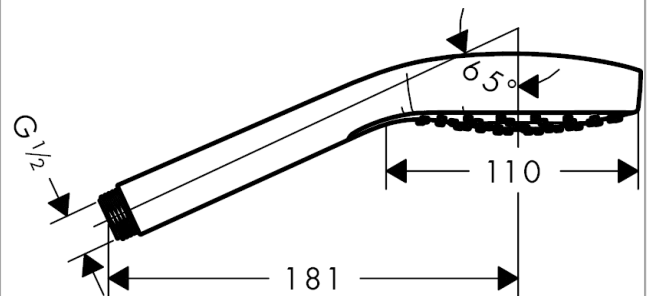

Croma E

Hand shower 110 1jet

Surfaces: **Brushed Black Chrome**

Article Number: **26814340**

Description

product features

- shower head size: 110 mm
- spray type: Rain
- easy cleanable plastic spray disc, spray disc surface: white
- maximum flow rate at 3 bar: 16 l/min
- minimum flow pressure: 1 bar
- with internal water conduction
- rinseable screen seal
- connection thread G ½
- connection dimension: DN15
- suitable for continuous flow water heaters

Technology

Product image

Scale drawing

Flowchart

The consumption was measured in combination with the appropriate fittings (thermostat/mixer/in-wall valve) to reflect actual application in practice.

Croma E
Hand shower 110 1jet
 Surfaces: **Brushed Black Chrome** Article Number: **26814340**

Exploded Drawing

Year of production: >11/20

Croma E
Hand shower 110 1jet
 Surfaces: **Brushed Black Chrome** Article Number: **26814340**

Spare part list

Year of production: >11/20

Pos.	Description	Article Number	Price	PU
1	filter insert	97708000	€ 5,24	1